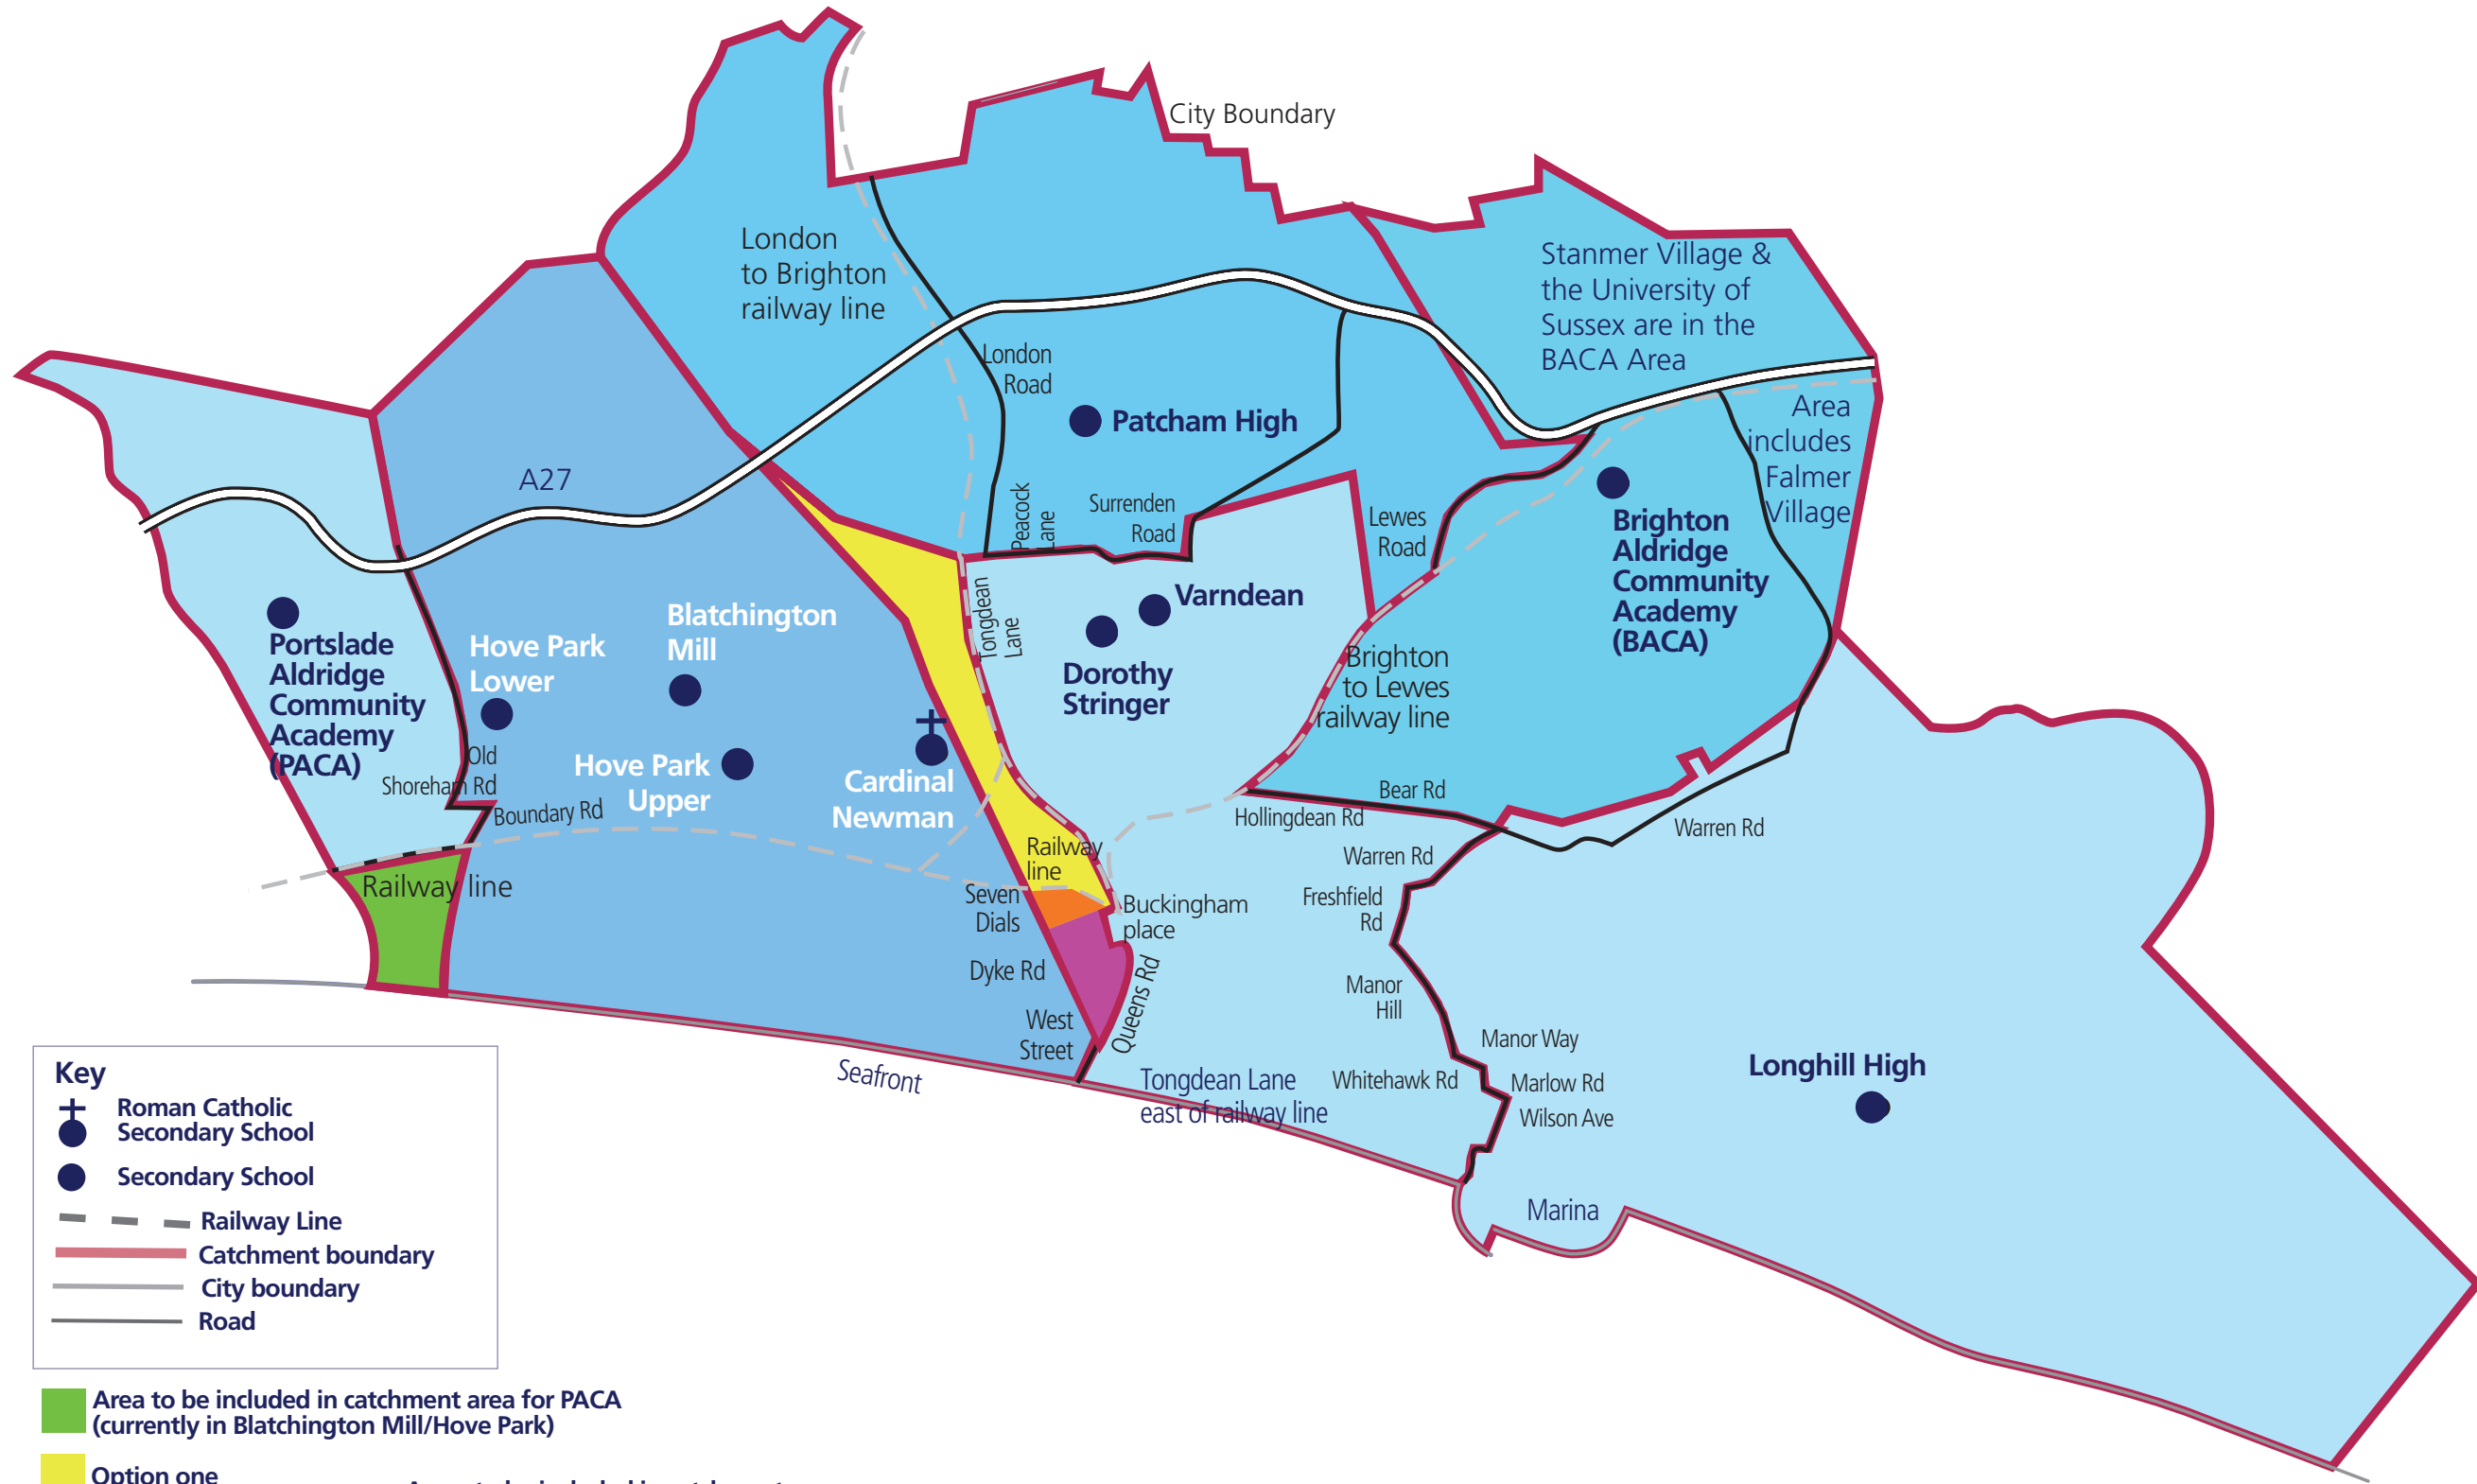

# Proposed changes to Secondary School Catchment areas

**Key**

- ✚ Roman Catholic Secondary School
- Secondary School
- Railway Line
- Catchment boundary
- City boundary
- Road

Area to be included in catchment area for PACA (currently in Blatchington Mill/Hove Park)

Option one

Option two

Option three

Areas to be included in catchment area for Dorothy Stringer/Varndean (currently in Blatchington Mill/Hove Park)